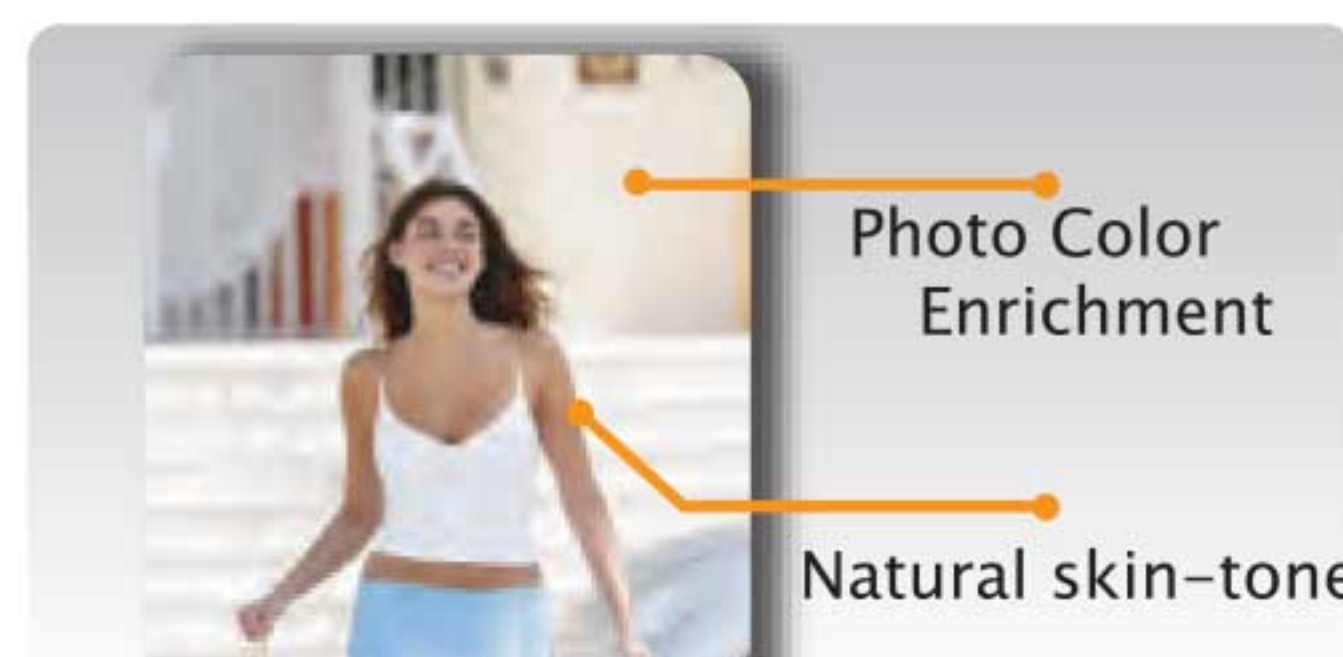

ID Card Printer

CS-200e

■ Specifications

| | |
|-----------------------------|---|
| Model Name | CS-200e |
| Print Method | Dye Sublimation (Direct-to-Card) |
| Resolution | 300dpi continuous tone |
| Print Ribbon | <ul style="list-style-type: none"> • Full color YMCKO 400 prints • Full color 1/2 panel YMCKO 560 prints • Full color YMCKOK 330 prints • KO 500 prints • Resin black 1000 prints |
| Print Speed | <ul style="list-style-type: none"> • 21 sec for a full color YMCKO • 4.5 sec for a resin black |
| Accepted Card Size | CR-80 (53.98x85.6mm) |
| Accepted Card Thickness | 0.25-1.00mm (10-40mil) |
| Accepted Card Type | PVC or polyester cards with polished PVC finish |
| Input Hopper Card Capacity | 100 cards (0.76mm/30mil) |
| Output Hopper Card Capacity | 50 cards (0.76mm/30mil) |
| Memory | 64MB |
| Display | LCM with multi-language supported |
| Driver - Compatible OS | WinXP, Vista, Win7 (32/64bit), Win8 (32/64bit), Win10 Mac OS X 10.6 or above |
| Interface | USB2.0, Ethernet (Optional Module) |
| Bundle Software | CardDesiree CS (Windows-base only) |
| Power | 24.5V, 100W DC Adapter |
| Weight | 4.9kg / 10.8lbs (Ribbon and module excluded) |
| Dimension(WxHxD) | 198(W)x204(H)x354(D)mm |
| Certifications | FCC, CE, CCC, BIS, cTUVus |
| Optional Encoding Modules | <ul style="list-style-type: none"> • Contact smart IC card encoding module • Contactless (RFID) encoding module ISO14443A, ISO14443B, ISO15693 • Magnetic stripe card encoding module ISO7811 (Hi-co & Low-co) |
| Optional Accessories | <ul style="list-style-type: none"> • Flipper module (For dual-sided printing) • High capacity input hopper (400 cards loader) • Ethernet TCPIP connection module • Cleaing roller (Dust arrester excluded) |