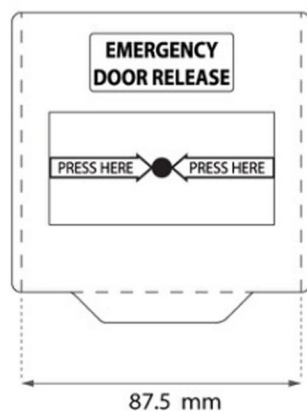

Break Glass รุ่น D108-GR2

EMERGENCY DOOR RELEASE

D108-GR2

Front

Back

Parameter

Parameter	Description
Dimension	87.5(L)x87.5(W)x59(H) mm
Material	Fireproof PVC
Color	Green
Current	3A@36VDC Max
Output	DPDT : 2NO/2NC/2COM
Mechanical Life	100,000 tested
Operating Temperature	-20°C - 55°C (-4°F - 131°F)
Operating Humidity	0-95% (Non-Condensing)
Weight	155 g