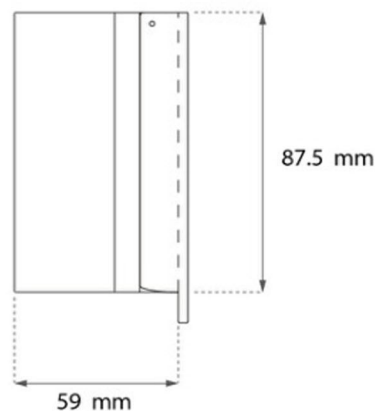

Break Glass รุ่น D108-GR2

EMERGENCY DOOR RELEASE

D108-GR2

Front

Back

Parameter

Parameter	Description
Dimension	87.5(L)x87.5(W)x59(H) mm
Material	Fireproof PVC
Color	Green
Current	3A@36VDC Max
Output	DPDT : 2NO/2NC/2COM
Mechanical Life	100,000 tested
Operating Temperature	-20°C - 55°C (-4°F - 131°F)
Operating Humidity	0-95% (Non-Condensing)
Weight	155 g