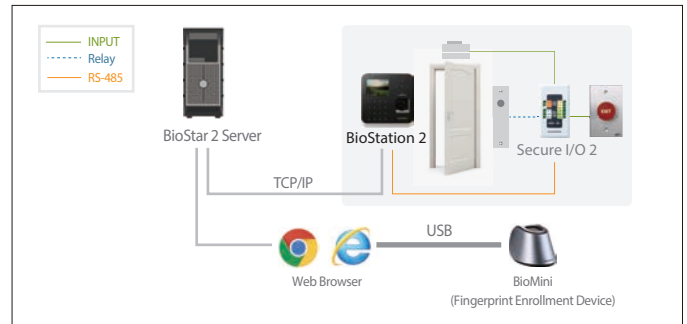

suprema BioStation 2

Ultra Performance IP Fingerprint Terminal

| BioStation 2 |

BioStation 2 incorporates the latest Suprema technology in a beautiful exterior. It combines a new powerful processor, Suprema's next generation optical sensor and improved fingerprint sensing & capturing algorithm to offer unrivaled performance. BioStation 2 provides users with instant authentication and rapid data transfer to manage high volume data with ease. It is ideal for applications that requires versatility without compromise in style and performance.

IP65 Certified Dust & Water Protection

Ideal for harsh environment and outdoor installation

Versatile Interface

Built-in WiFi and Power-over-Ethernet functionality for wide range of installation options

Specifications

RF Card Option

- 125KHz EM
- 125KHz HID Prox
- 13.56MHz MIFare/DESFire/DesFire EV1/Felica/NFC
- 13.56MHz iClass SE

System Configuration

• Standalone

• Standalone-Secure

• Distributed Access Control Systems