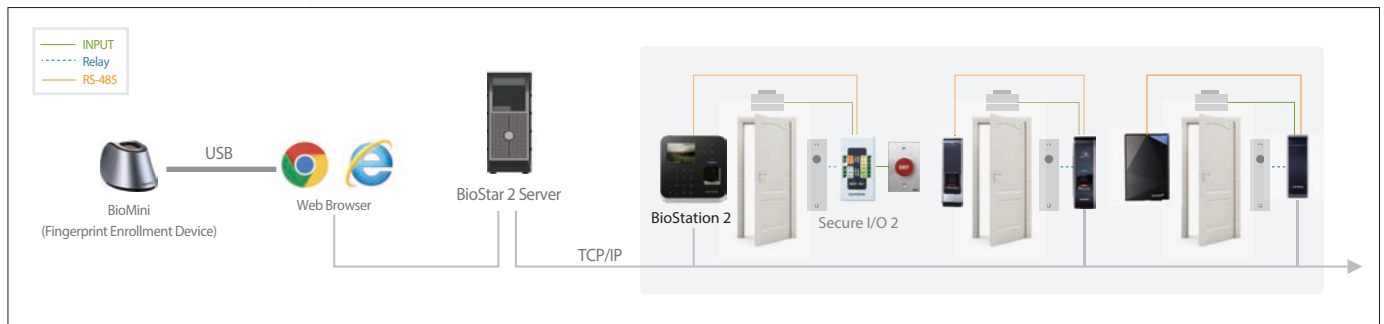

suprema BioStation 2

Ultra Performance IP Fingerprint Terminal

| BioStation 2 |

BioStation 2 incorporates the latest Suprema technology in a beautiful exterior. It combines a new powerful processor, Suprema's next generation optical sensor and improved fingerprint sensing & capturing algorithm to offer unrivaled performance. BioStation 2 provides users with instant authentication and rapid data transfer to manage high volume data with ease. It is ideal for applications that requires versatility without compromise in style and performance.

IP65 Certified Dust & Water Protection

Ideal for harsh environment and outdoor installation

Versatile Interface

Built-in WiFi and Power-over-Ethernet functionality for wide range of installation options

Specifications

RF Card Option

- 125KHz EM
- 125KHz HID Prox
- 13.56MHz MIFare/DESFire/DesFire EV1/Felica/NFC
- 13.56MHz iClass SE

System Configuration

• Standalone

• Standalone-Secure

• Distributed Access Control Systems