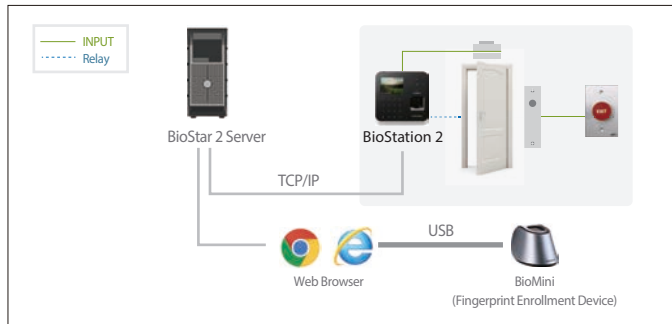

System Configuration

• Standalone