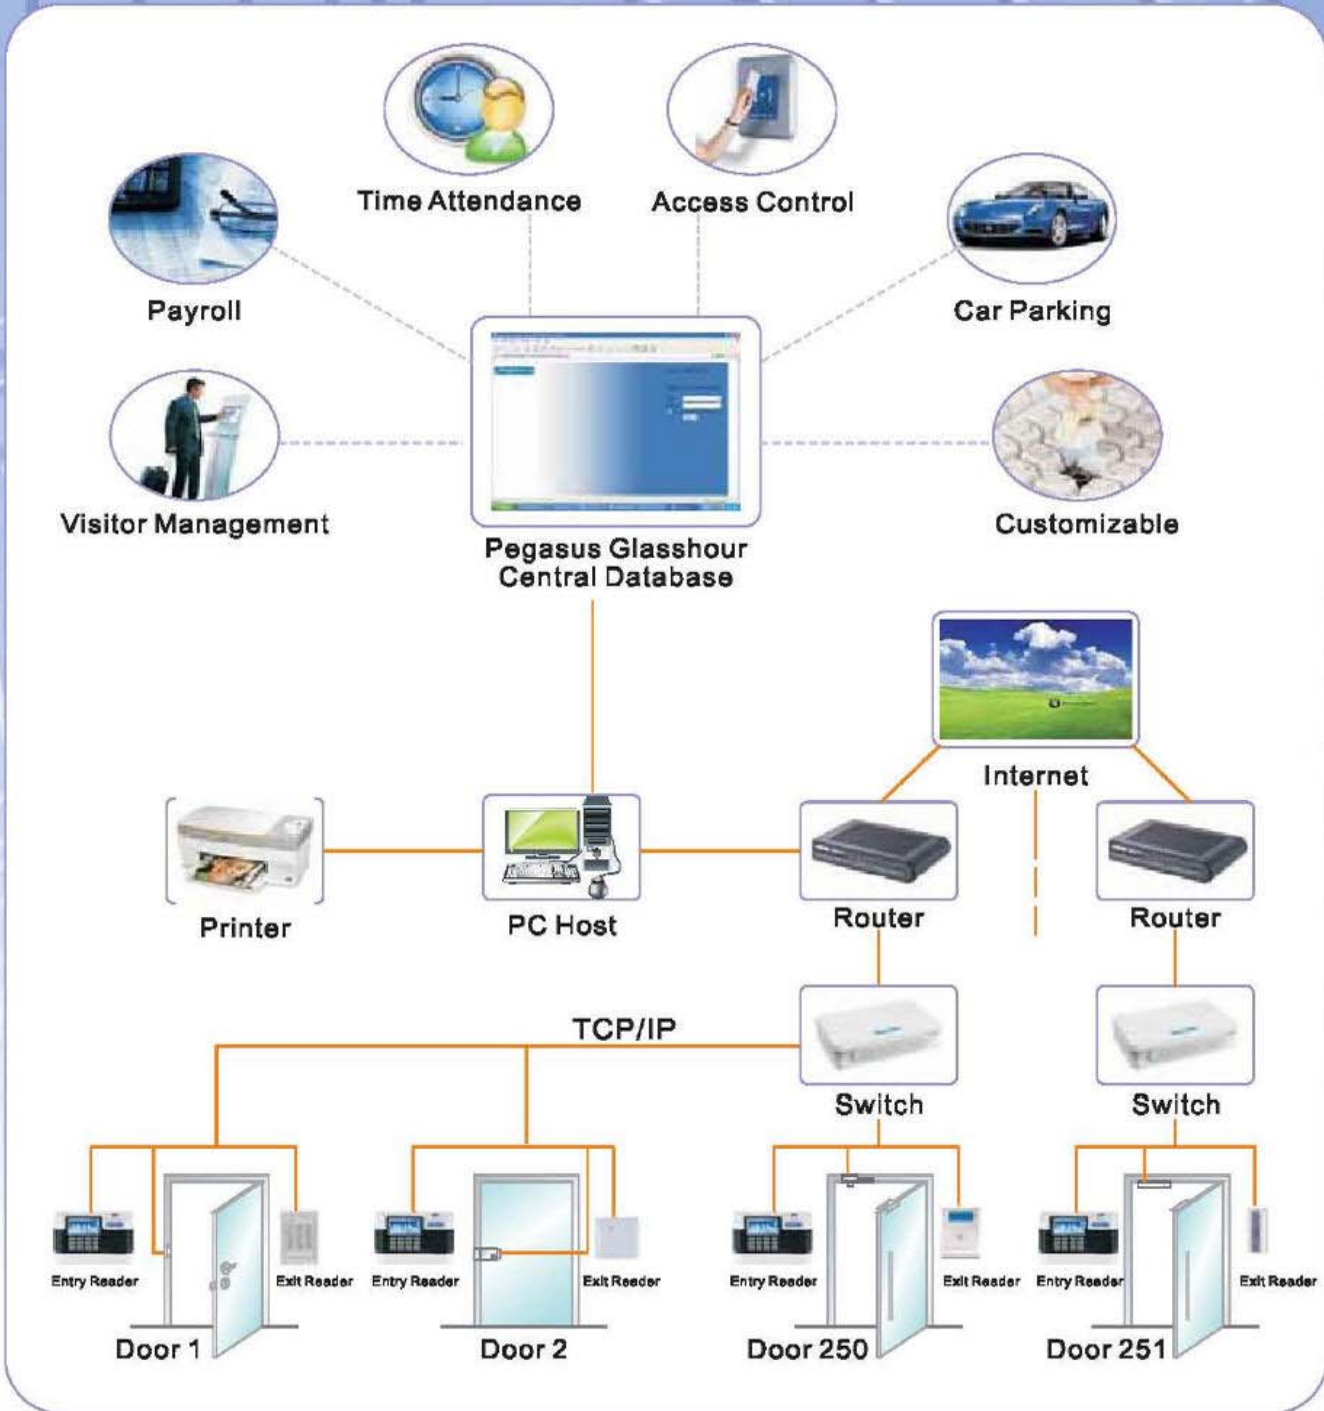

## PT 3 RF Card Reader Time Attendance & Access Control

Model No. : PT3

### Description:

PT3 based on ARM9 Architecture the same as PB7, available to work at the same platform with all the Pegasus Fingerprint Readers, on Time Attendance and Access Control Solution. Support Standalone or Intelligent PC on/off-line operation, network expandable by breakthrough upgraded 100M TCP/IP and Internet.

### Features:

- ★ Based on ARM9 Architecture
- ★ 16,000 Users, 80,000 transactions
- ★ Breakthrough upgraded 100M TCP/IP, support internet connection
- ★ USB Slave communication replaced RS232
- ★ Attractive Static Color LCD display

Model	PT3
Users	30,000(if card only)
Pin	16,000
Card	16,000
Transaction	80,000
LCD	Color Static
Employee Name Display/Voice Output/Message Display	YES
Languages	<b>Optional</b> (English, Thai, French, Spanish, Italian, Arabic, German)
Verification Mode	Card or Pin, Card, Pin, Card+Pin
Anti Pass Back Function	YES
Time Zone	YES
Bell Output Function	YES
Calling Bell Function	YES
Tcpip (supporting Static/public Ip)	YES-100M
RS485,Usb Host(for Pen Drive),Usb Slave(like RS232)	YES
Weigand 26 Bit Input / Output Port	2 / 1