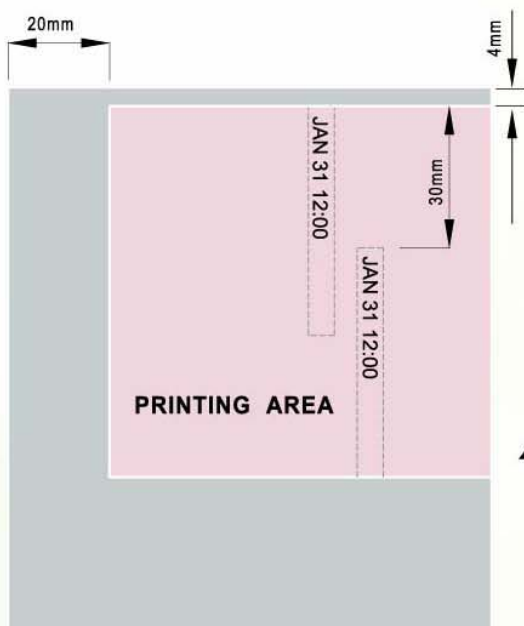

ELECTRONIC

TIME RECORDER

Time Stamp

& Numbering Machine

CDM

Selectable Imprint Formats

Actual size

JAN 01 12:04	Month, Date, Hour, Minute	01 JAN '05 RCVD	Date, Month, Year, Comment
01 JAN 12:05	Date, Month, Hour, Minute	'05 JAN 01 RCVD	Year, Month, Date, Comment
JAN 01 '05 12:05	Month, Date, Year, Hour, Minute	RCVD 01 12:13	Comment, Date, Hour, Minute
01 JAN '05 12:05	Date, Month, Year, Hour, Minute	0123 JAN 01 '05	Number, Month, Date, Year
'05 JAN 01 12:06	Year, Month, Date, Hour, Minute	0123 01 JAN '05	Number, Date, Month, Year
'05 JAN 01 12:06:47	Year, Month, Date, Hour, Minute, Second	0123 '05 JAN 01	Number, Year, Month, Date
01 12:07	Date, Hour, Minute	JAN 01 '05 0123	Month, Date, Year, Number
SA, 01 12:07	Day of the week, Date, Hour, Minute	01 JAN '05 0123	Date, Month, Year, Number
'05 JAN 01	Year, Month, Date	'05 JAN 01 0123	Year, Month, Date, Number
JAN 01	Month, Date	0123 01 12:15	Number, Date, Hour, Minute
SA, 01 JAN '05	Day of the week, Date, Month, Year	0123 JAN 01 12:15	Number, Month, Date, Hour, Minute
RCVD JAN 01 '05	Comment, Month, Date, Year	0123 '05 JAN 01 12:15	Number, Year, Month, Date, Hour, Minute
RCVD 01 JAN '05	Comment, Date, Month, Year	0123 '05 JAN 01 12:15:33	Number, Year, Month, Date, Hour, Minute, Second
RCVD '05 JAN 01	Comment, Year, Month, Date	012345	Number
JAN 01 '05 RCVD	Month, Date, Year, Comment		

Customizable printing

ABC COMPANY
2005 JAN 01 12:28
012345

▲ TIME CARD

SPECIFICATION

POWER RATING	220-240V~ (refer to the indication on the label of each machine)
AMP	0.2Amp
DIMENSION	16.5 X 15 X 18cm ³ (D x W x H)
WEIGHT	2.5KGS
AMBIENT	0°C-40°C
CONDITION	10-80% RH